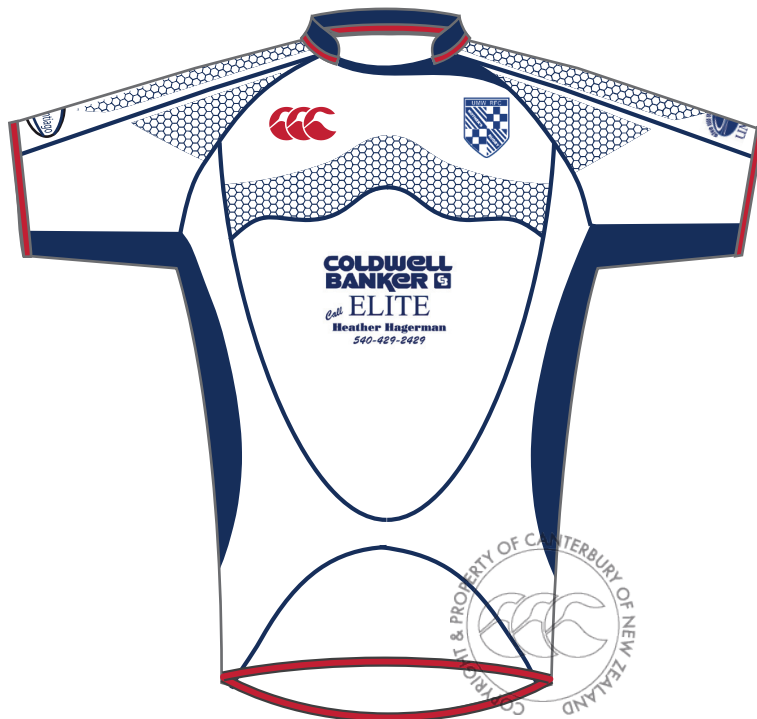

Style Name:
Legend Jersey

Style Number:
B985258

Team Name:
Mother's Rugby

Name:
Date:
Signature:

FRONT VIEW

BACK VIEW